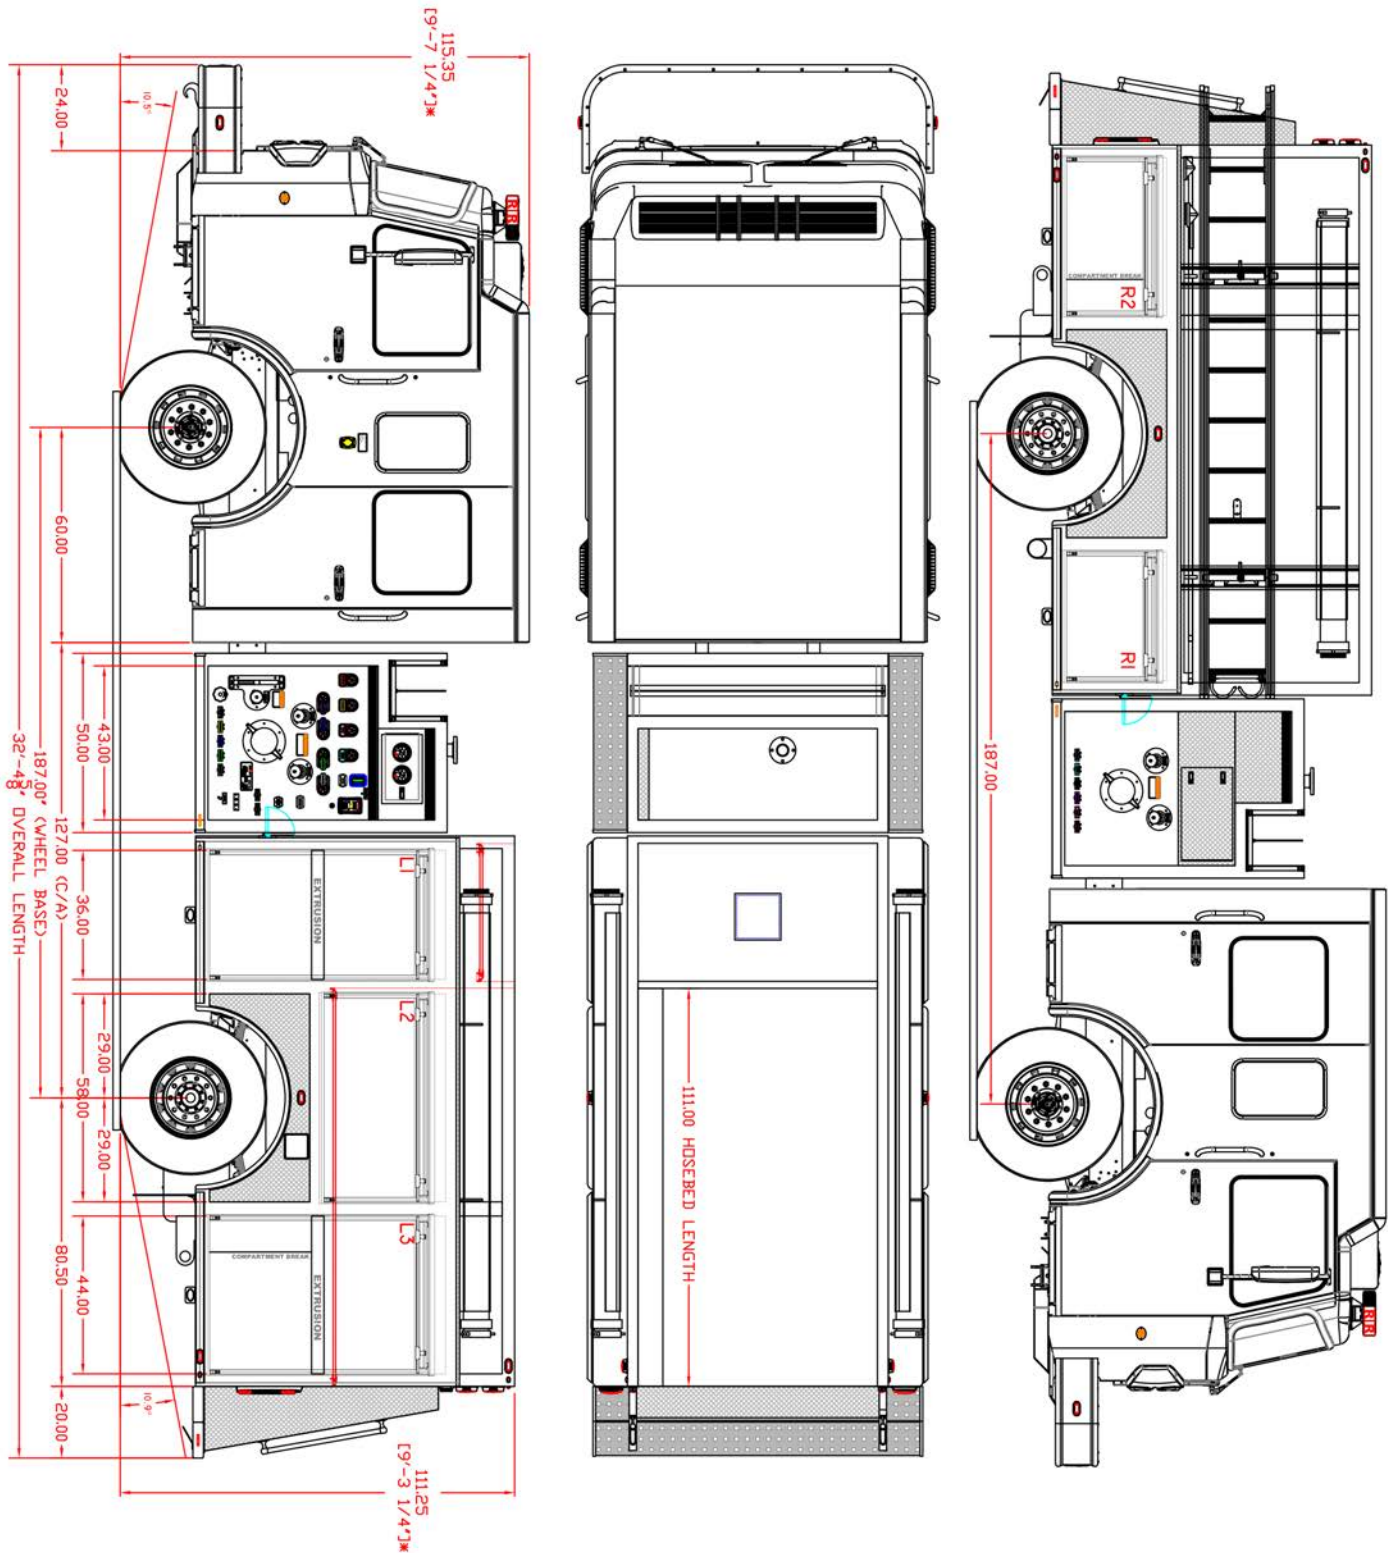

## 500-S Custom Pumper

- Invader EMFD 10" Raised Roof Cab
- Cummins L9 380 HP (Standard) 450HP & 500 HP Available
- Airbag Upgrade Available
- EZ-Clean Interior (Black or Gray)
- Multiplexed Electrical System
- GVWR Front: 20,000 lbs. Rear: 24,000 lbs.
- Wheelbase: 187"
- Bumper Extension: 24"
- Top Mount Pump Controls
- Pump: 1500 GPM (Hale, Waterous, or Darley)
- FRC PumpBoss Pressure Governor
- 500 Gallon Polypropylene Tank
- Optional Foam System
- 32' 4.6" Overall Length
- 115.5" Overall Height
- Whelen Lighting Package

## 750-S Custom Pumper

- Invader EMFD 10" Raised Roof Cab
- Cummins L9 380 HP (Standard) 450HP & 500 HP Available
- Airbag Upgrade Available
- EZ-Clean Interior (Black or Gray)
- Multiplexed Electrical System
- GVWR Front: 20,000 lbs. Rear: 24,000 lbs.
- Wheelbase: 187"
- Bumper Extention: 24"
- Top Mount Pump Controls
- Pump: 1500 GPM (Hale, Waterous, or Darley)
- FRC PumpBoss Pressure Governor
- 750 Gallon Polypropylene Tank
- Optional Foam System
- 32' 4.6" Overall Length
- 115.5" Overall Height
- Whelen Lighting Package

## 1000-S Custom Pumper

- Invader EMFD 10" Raised Roof Cab
- Cummins L9 380 HP (Standard) 450HP & 500 HP Available
- Airbag Upgrade Available
- EZ-Clean Interior (Black or Gray)
- Multiplexed Electrical System
- GVWR Front: 20,000 lbs. Rear: 24,000 lbs.
- Wheelbase: 187"
- Bumper Extension: 24"
- Top Mount Pump Controls
- Pump: 1500 GPM (Hale, Waterous, or Darley)
- FRC PumpBoss Pressure Governor
- 1000 Gallon Polypropylene Tank
- Optional Foam System
- 32' 4.6" Overall Length
- 115.5" Overall Height
- Whelen Lighting Package