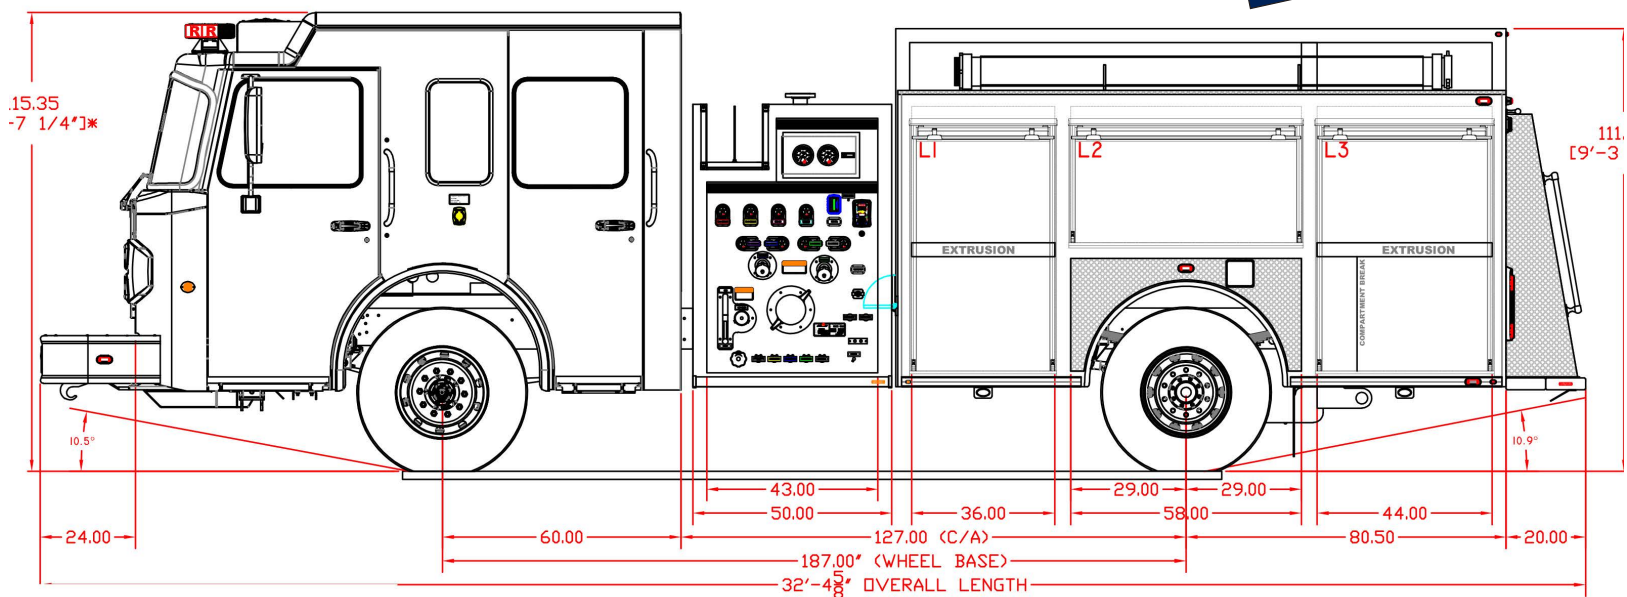

## 500-S Custom Pumper

- Invader EMFD 10" Raised Roof Cab
- Cummins L9 380 HP (Standard) 450HP & 500 HP Available
- Airbag Upgrade Available
- EZ-Clean Interior (Black or Gray)
- Multiplexed Electrical System
- GVWR Front: 20,000 lbs. Rear: 24,000 lbs.
- Wheelbase: 187"
- Bumper Extension: 24"
- Top Mount Pump Controls
- Pump: 1500 GPM (Hale, Waterous, or Darley)
- FRC PumpBoss Pressure Governor
- 500 Gallon Polypropylene Tank
- Optional Foam System
- 32' 4.6" Overall Length
- 115.5" Overall Height
- Whelen Lighting Package

## 750-S Custom Pumper

- Invader EMFD 10" Raised Roof Cab
- Cummins L9 380 HP (Standard) 450HP & 500 HP Available
- Airbag Upgrade Available
- EZ-Clean Interior (Black or Gray)
- Multiplexed Electrical System
- GVWR Front: 20,000 lbs. Rear: 24,000 lbs.
- Wheelbase: 187"
- Bumper Extention: 24"
- Top Mount Pump Controls
- Pump: 1500 GPM (Hale, Waterous, or Darley)
- FRC PumpBoss Pressure Governor
- 750 Gallon Polypropylene Tank
- Optional Foam System
- 32' 4.6" Overall Length
- 115.5" Overall Height
- Whelen Lighting Package

## 1000-S Custom Pumper

- Invader EMFD 10" Raised Roof Cab
- Cummins L9 380 HP (Standard) 450HP & 500 HP Available
- Airbag Upgrade Available
- EZ-Clean Interior (Black or Gray)
- Multiplexed Electrical System
- GVWR Front: 20,000 lbs. Rear: 24,000 lbs.
- Wheelbase: 187"
- Bumper Extension: 24"
- Top Mount Pump Controls
- Pump: 1500 GPM (Hale, Waterous, or Darley)
- FRC PumpBoss Pressure Governor
- 1000 Gallon Polypropylene Tank
- Optional Foam System
- 32' 4.6" Overall Length
- 115.5" Overall Height
- Whelen Lighting Package