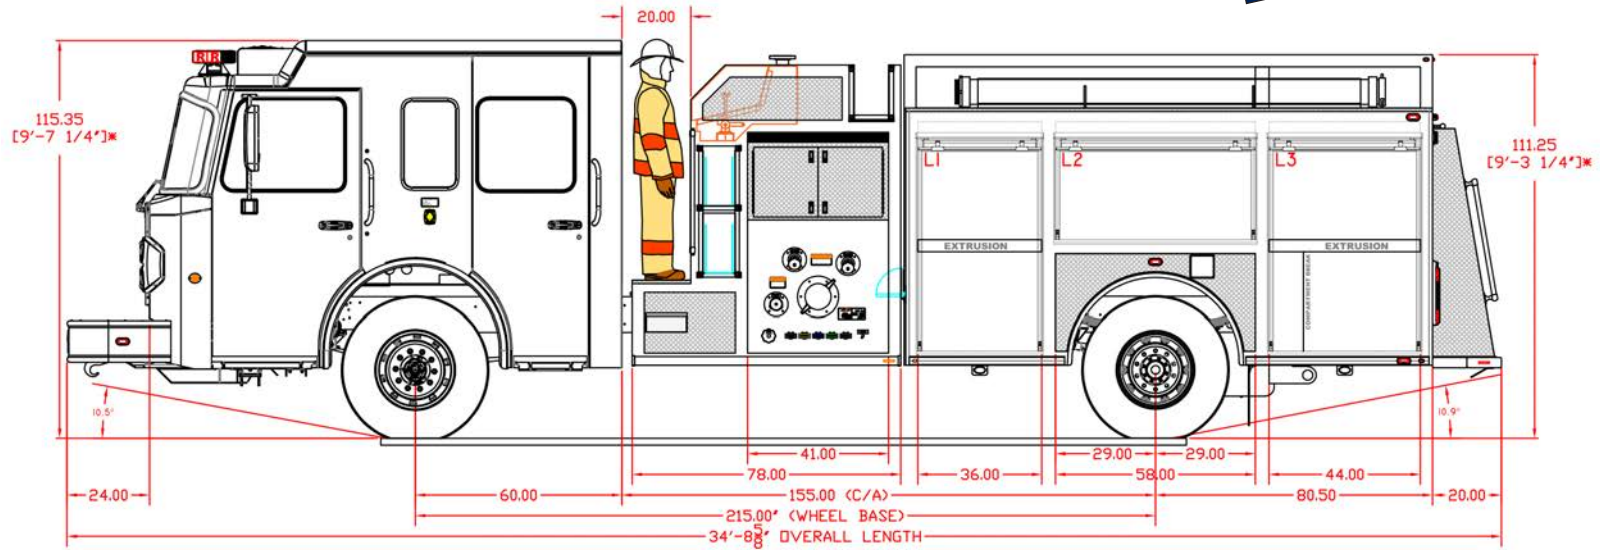

1000-T Custom Pumper

- Invader EMFD 10" Raised Roof Cab
- Cummins L9 380 HP (Standard) 450HP & 500 HP Available
- Airbag Upgrade Available
- EZ-Clean Interior (Black or Gray)
- Multiplexed Electrical System
- GVWR Front: 20,000 lbs. Rear: 24,000 lbs.
- Wheelbase: 215"
- Bumper Extention: 24"
- Top Mount Pump Controls
- Pump: 1500 GPM (Hale, Waterous, or Darley)
- FRC PumpBoss Pressure Governor
- 1000 Gallon Polypropylene Tank
- Optional Foam System
- 34' 8.5" Overall Length
- 115.5" Overall Height
- Whelen Lighting Package