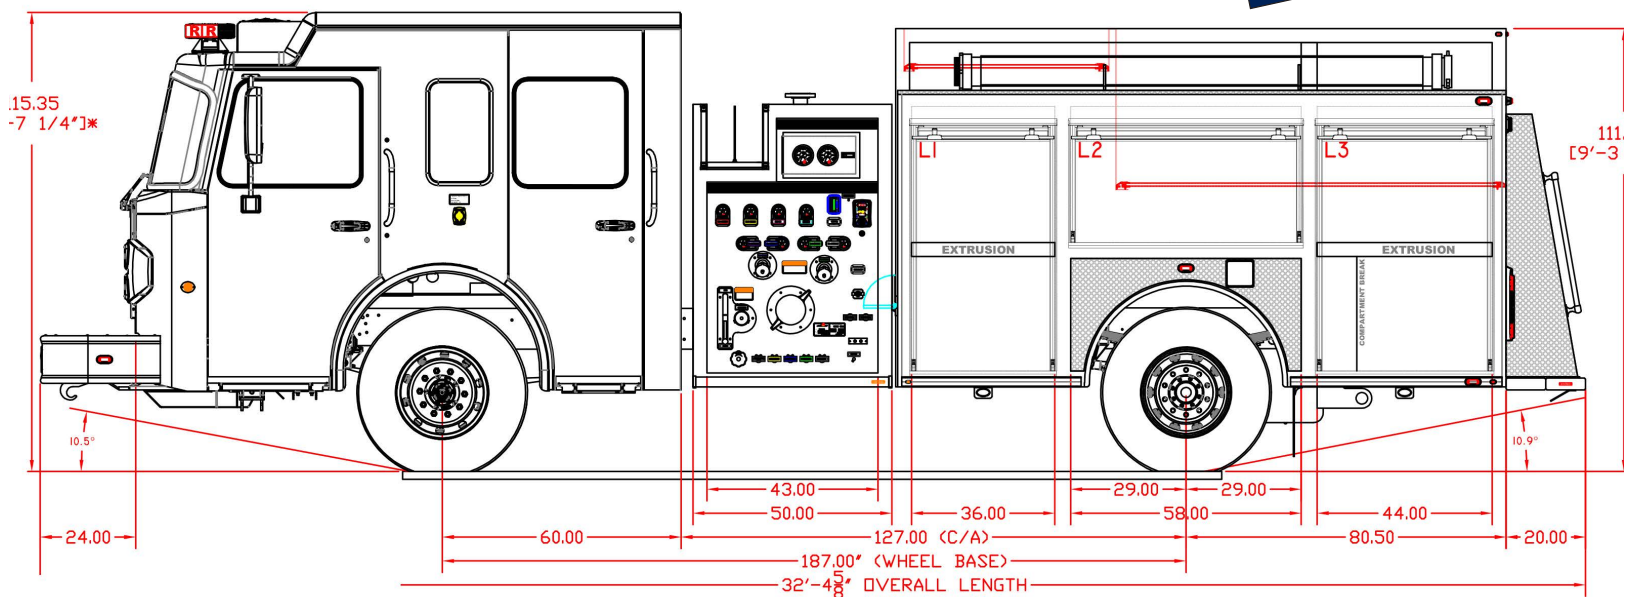

## 500-S Custom Pumper

- Invader EMFD 10" Raised Roof Cab
- Cummins L9 380 HP (Standard) 450HP & 500 HP Available
- Airbag Upgrade Available
- EZ-Clean Interior (Black or Gray)
- Multiplexed Electrical System
- GVWR Front: 20,000 lbs. Rear: 24,000 lbs.
- Wheelbase: 187"
- Bumper Extension: 24"
- Top Mount Pump Controls
- Pump: 1500 GPM (Hale, Waterous, or Darley)
- FRC PumpBoss Pressure Governor
- 500 Gallon Polypropylene Tank
- Optional Foam System
- 32' 4.6" Overall Length
- 115.5" Overall Height
- Whelen Lighting Package

## 750-S Custom Pumper

- Invader EMFD 10" Raised Roof Cab
- Cummins L9 380 HP (Standard) 450HP & 500 HP Available
- Airbag Upgrade Available
- EZ-Clean Interior (Black or Gray)
- Multiplexed Electrical System
- GVWR Front: 20,000 lbs. Rear: 24,000 lbs.
- Wheelbase: 187"
- Bumper Extention: 24"
- Top Mount Pump Controls
- Pump: 1500 GPM (Hale, Waterous, or Darley)
- FRC PumpBoss Pressure Governor
- 750 Gallon Polypropylene Tank
- Optional Foam System
- 32' 4.6" Overall Length
- 115.5" Overall Height
- Whelen Lighting Package

## 1000-S Custom Pumper

- Invader EMFD 10" Raised Roof Cab
- Cummins L9 380 HP (Standard) 450HP & 500 HP Available
- Airbag Upgrade Available
- EZ-Clean Interior (Black or Gray)
- Multiplexed Electrical System
- GVWR Front: 20,000 lbs. Rear: 24,000 lbs.
- Wheelbase: 187"
- Bumper Extension: 24"
- Top Mount Pump Controls
- Pump: 1500 GPM (Hale, Waterous, or Darley)
- FRC PumpBoss Pressure Governor
- 1000 Gallon Polypropylene Tank
- Optional Foam System
- 32' 4.6" Overall Length
- 115.5" Overall Height
- Whelen Lighting Package