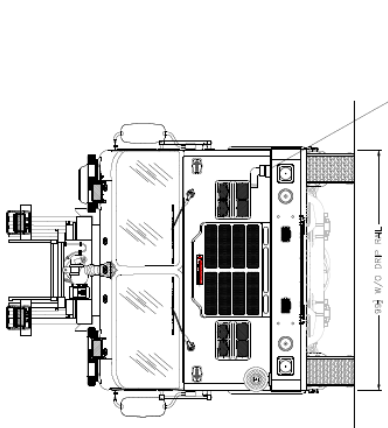

12' 6"
11' 6"
10' 6"
9' 6"
8' 6"
7' 6"
6' 6"
5' 6"
4' 6"
3' 6"
2' 6"
1' 6"
6"

ITEM	DESCRIPTION	QTY	UNIT	REMARKS
1	CHASSIS	1	EA	
2	WHEEL	4	EA	
3	TIRE	4	EA	
4	AXLE	2	EA	
5	DRIVE SHAFT	1	EA	
6	TRANSFER CASE	1	EA	
7	ENGINE	1	EA	
8	GENERATOR	1	EA	
9	BATTERY	2	EA	
10	WATER TANK	1	EA	
11	FUEL TANK	1	EA	
12	EXHAUST	1	EA	
13	STEERING	1	EA	
14	DRIVE TRAIN	1	EA	
15	CHASSIS	1	EA	

ITEM	DESCRIPTION	QTY	UNIT	REMARKS
16	WHEEL	4	EA	
17	TIRE	4	EA	
18	AXLE	2	EA	
19	DRIVE SHAFT	1	EA	
20	TRANSFER CASE	1	EA	
21	ENGINE	1	EA	
22	GENERATOR	1	EA	
23	BATTERY	2	EA	
24	WATER TANK	1	EA	
25	FUEL TANK	1	EA	
26	EXHAUST	1	EA	
27	STEERING	1	EA	
28	DRIVE TRAIN	1	EA	
29	CHASSIS	1	EA