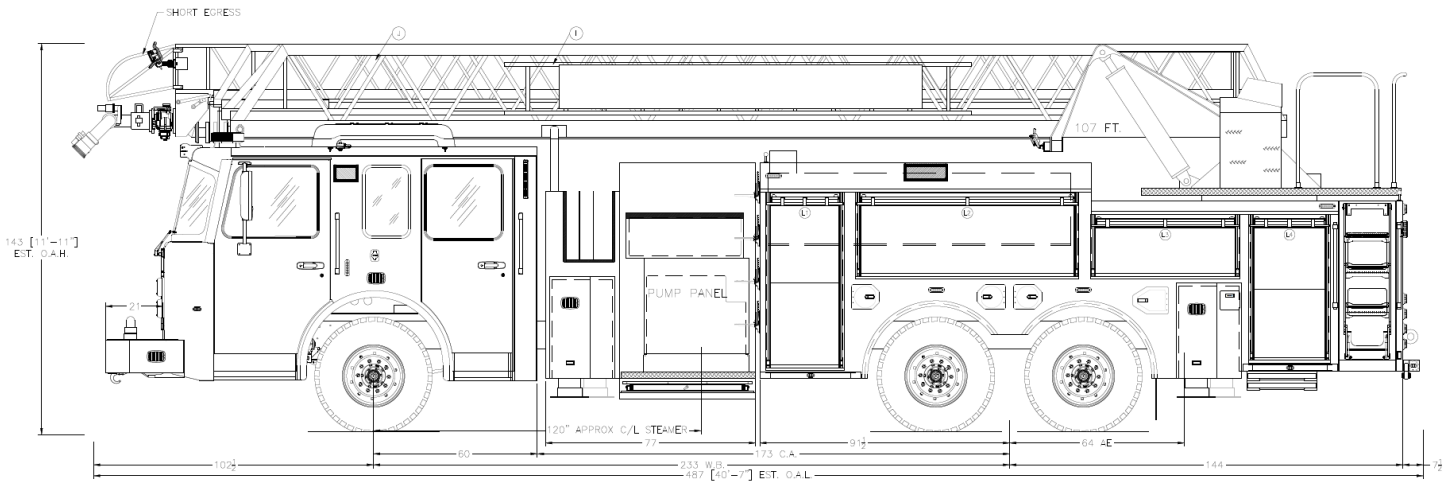

F-180 CUSTOM QUINT

MODEL #RMA107

CHASSIS

- Spartan Gladiator EMFD Flat Roof
- Seating Capacity 6
- Cummins X15 565 HP Engine
- Allison 4000 EVS Transmission
- Extreme Duty Interior
- FRC OmniPlex 10" Touchscreen Controls
- 12.8" Touchscreen Instrument Cluster
- IMMI 4Front® & RollTek™ Occupant Protection
- Steertek™ NXT Front Suspension
- Firemaax™ Rear Suspension
- Axles: 24,000 Front, 52,000 Rear
- 21" Front Bumper Extension
- 233" Wheelbase
- Advanced Climate Control
- Rear View Backup Camera w/ Color Display
- Side Scene Lighting
- 45° Cramp Angle
- Michelin Tires
- Severe Duty Front Bumper
- Dual Grover Brand Stutter Air Horns
- Federal Q2B Mechanical Siren

PUMP & PLUMBING

- Waterous CSU 2000 GPM
- FRC InControl Pressure Governor
- 480 Gallons Water / 20 Gallons Foam
- Pre-Connects:
 - (2) 1-3/4" Crosslays
 - (1) 2-1/2" Crosslay
 - (1) 2-1/2" Front Trashline
- Poly Water Tank
- Optional Foam Injection Systems

AERIAL & WATERWAY

- 750lb Tip Load Wet or Dry
- Four H-Style Outriggers Behind Cab and Behind Rear Axle w/ 16' Front and 18' Rear Jack Spread
- 105' Vertical Reach, 101.5' Horizontal Reach
- 72° Max Elevation, -8° Min Elevation
- 11'-11" (143") Overall Height
- 4" Waterway Inlet Curbside
- Whelen Scene Lighting at Tip and Base
- TFT Flex RC Monitor w/ 1500 GPM Nozzle
- TFT Valve Under Monitor w/ 2-1/2" Gated Elbow
- Storage for 14' Roof Ladder in Base Section
- Storage for 8' Pike Pole in Fly Section

BODY

- High Strength Aluminum Body
- ROM Series IV Roll-up Doors
- Door Protection Shields
- SCBA Bottle Storage for (8)
- Durable Compartment Finish
- OnScene LED Compartment Lighting
- Whelen LED Lighting Package
- 136' Ladder Storage for 35', 28', (2)16', 10' Attic Ladder, 17' Little Giant, Three Pike Poles, Two D-handle Pike Poles, and Three NY Roof Hook
- Whelen Pioneer Side Scene Lighting
- Optional 6kW Generator
- Rear Directional Light
- 30 Cubic Feet Hose Bed Volume
- Folding Turntable Access Ladder LH Side