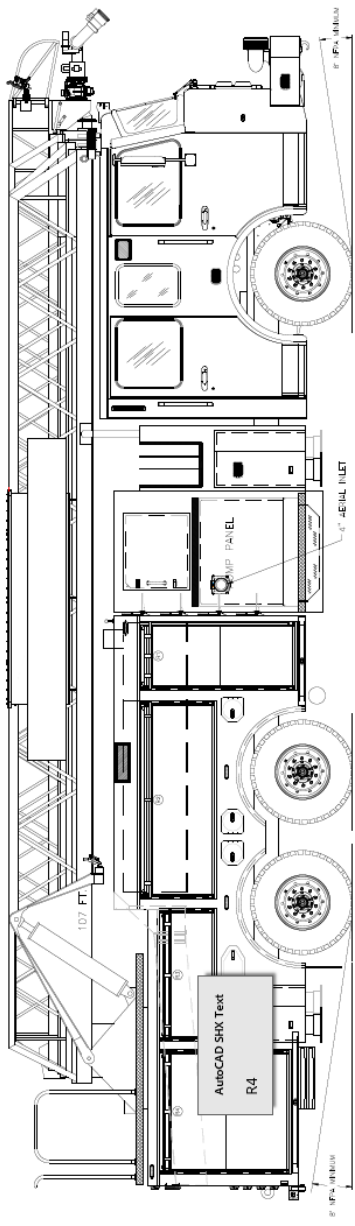

FERRARA TAKE COMMAND

ferrarafire.com/f-180-rapid-delivery/