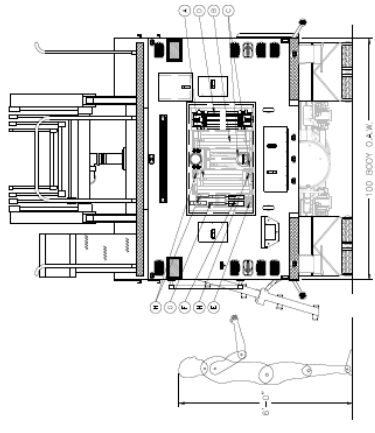

FERRARA TAKE COMMAND

ferrarafire.com/f-180-rapid-delivery/