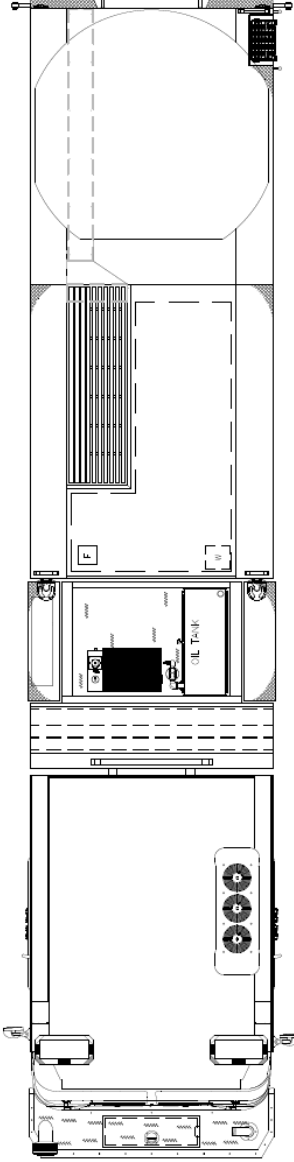

AERIAL & WATERWAY

- 750lb Tip Load Wet or Dry
- Four H-Style Outriggers Behind Cab and Behind Rear Axle w/ 16' Front and 18' Rear Jack Spread
- 105' Vertical Reach, 101.5' Horizontal Reach
- 72° Max Elevation, -8° Min Elevation
- 11'-11" (143") Overall Height
- 4" Waterway Inlet Curbside
- Whelen Scene Lighting at Tip and Base
- TFT Flex RC Monitor w/ 1500 GPM Nozzle
- TFT Valve Under Monitor w/ 2-1/2" Gated Elbow
- Storage for 14' Roof Ladder in Base Section
- Storage for 8' Pike Pole in Fly Section

BODY

- High Strength Aluminum Body
- ROM Series IV Roll-up Doors
- Door Protection Shields
- SCBA Bottle Storage for (8)
- Durable Compartment Finish
- OnScene LED Compartment Lighting
- Whelen LED Lighting Package
- 136' Ladder Storage for 35', 28', (2)16', 10' Attic Ladder, 17' Little Giant, Three Pike Poles, Two D-handle Pike Poles, and Three NY Roof Hook
- Whelen Pioneer Side Scene Lighting
- Optional 6kW Generator
- Rear Directional Light
- 30 Cubic Feet Hose Bed Volume
- Folding Turntable Access Ladder LH Side

12' 6"
11' 6"
10' 6"
9' 6"
8' 6"
7' 6"
6' 6"
5' 6"
4' 6"
3' 6"
2' 6"
1' 6"
6"

ITEM	DESCRIPTION	QTY	UNIT	REMARKS
1	CHASSIS	1	EA	
2	WHEEL	4	EA	
3	TIRE	4	EA	
4	AXLE	2	EA	
5	DRIVE SHAFT	1	EA	
6	TRANSFER CASE	1	EA	
7	ENGINE	1	EA	
8	GENERATOR	1	EA	
9	BATTERY	2	EA	
10	WATER TANK	1	EA	
11	FUEL TANK	1	EA	
12	EXHAUST	1	EA	
13	STEERING	1	EA	
14	DRIVE TRAIN	1	EA	
15	CHASSIS	1	EA	

ITEM	DESCRIPTION	QTY	UNIT	REMARKS
16	WHEEL	4	EA	
17	TIRE	4	EA	
18	AXLE	2	EA	
19	DRIVE SHAFT	1	EA	
20	TRANSFER CASE	1	EA	
21	ENGINE	1	EA	
22	GENERATOR	1	EA	
23	BATTERY	2	EA	
24	WATER TANK	1	EA	
25	FUEL TANK	1	EA	
26	EXHAUST	1	EA	
27	STEERING	1	EA	
28	DRIVE TRAIN	1	EA	
29	CHASSIS	1	EA	