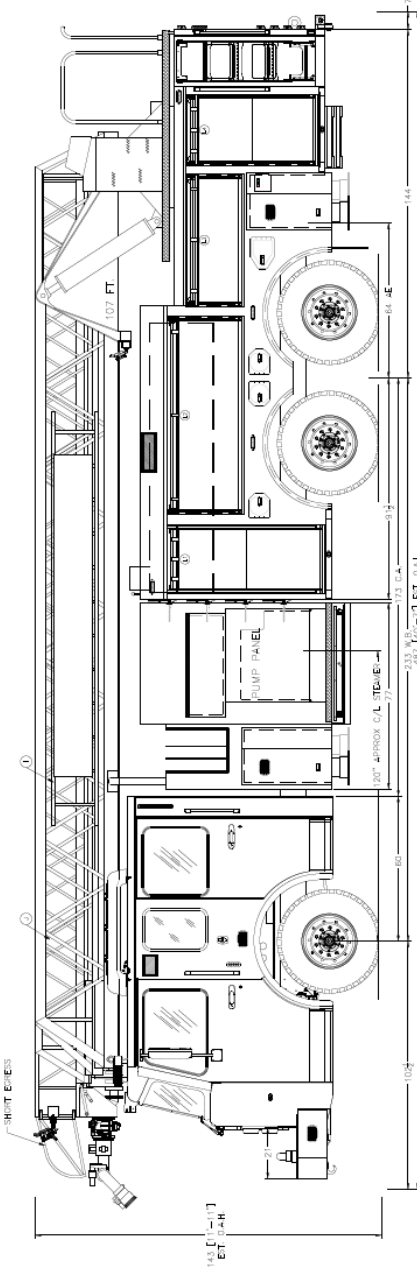

FERRARA TAKE COMMAND

ferrarafire.com/f-180-rapid-delivery/